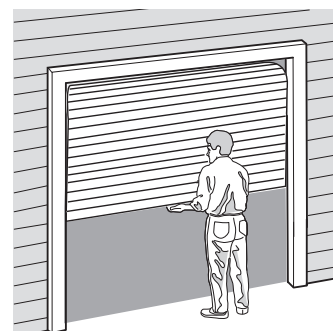

Minimum distance from edge of curtain to edge of door bracket 45 mm